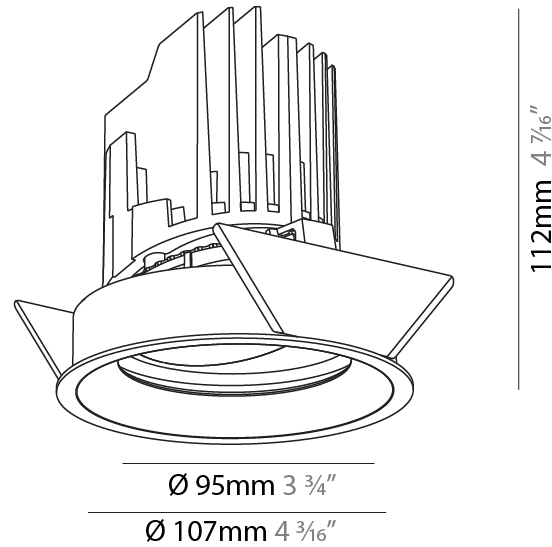

GENERAL

Series: Bioniq
 Subseries: Bioniq Round Adjustable
 Brand: Prolicht
 Division: Architectural
 Mounting Type: Recessed
 Mounting Location: Ceiling
 Subcategory: Downlight

PHYSICAL

Shape: Round
 Diameter (mm): 107
 Diameter (in): 4 3/16
 Height (mm): 112
 Height (in): 4 7/16
 Ceiling Thickness (mm): 10 / 12.5 / 15
 Ceiling Thickness (in): 3/8 or 1/2 or 9/16
 Min. Recessing Depth (mm): 130
 Min. Recessing Depth (in): 5 1/8
 Light Distribution: Adjustable / Downlight
 Weight (kg): 0.47
 Weight (lbs): 1.04
 Fixture Finish: SSR / BKV / CWI / CRY / HAB / UFT / ITA / RUA / FTG / MYG / LOD / PUS / FRO / FUP / KIA / POP / BLS / SPG / MEY / GOH / GUM / CHC / COM / ABZ / JAG / OBR / MOS / ROR
 Fixture Material: Aluminum Die Cast
 Cut-out Measurements: 98mm / 3 7/8"

OPTICAL

Reflector°: 10
 Optic°: Lens Pack - No Lens
 Adjustability: Rotational 355°; Tilt 30°

RATINGS AND CERTIFICATIONS

Certified By: Certified for North American Standards
 IP rating: IP20

	98mm 3 7/8"	130mm 5 1/8"	10 15mm 3/8" 9/16"	30°	355°	
A						